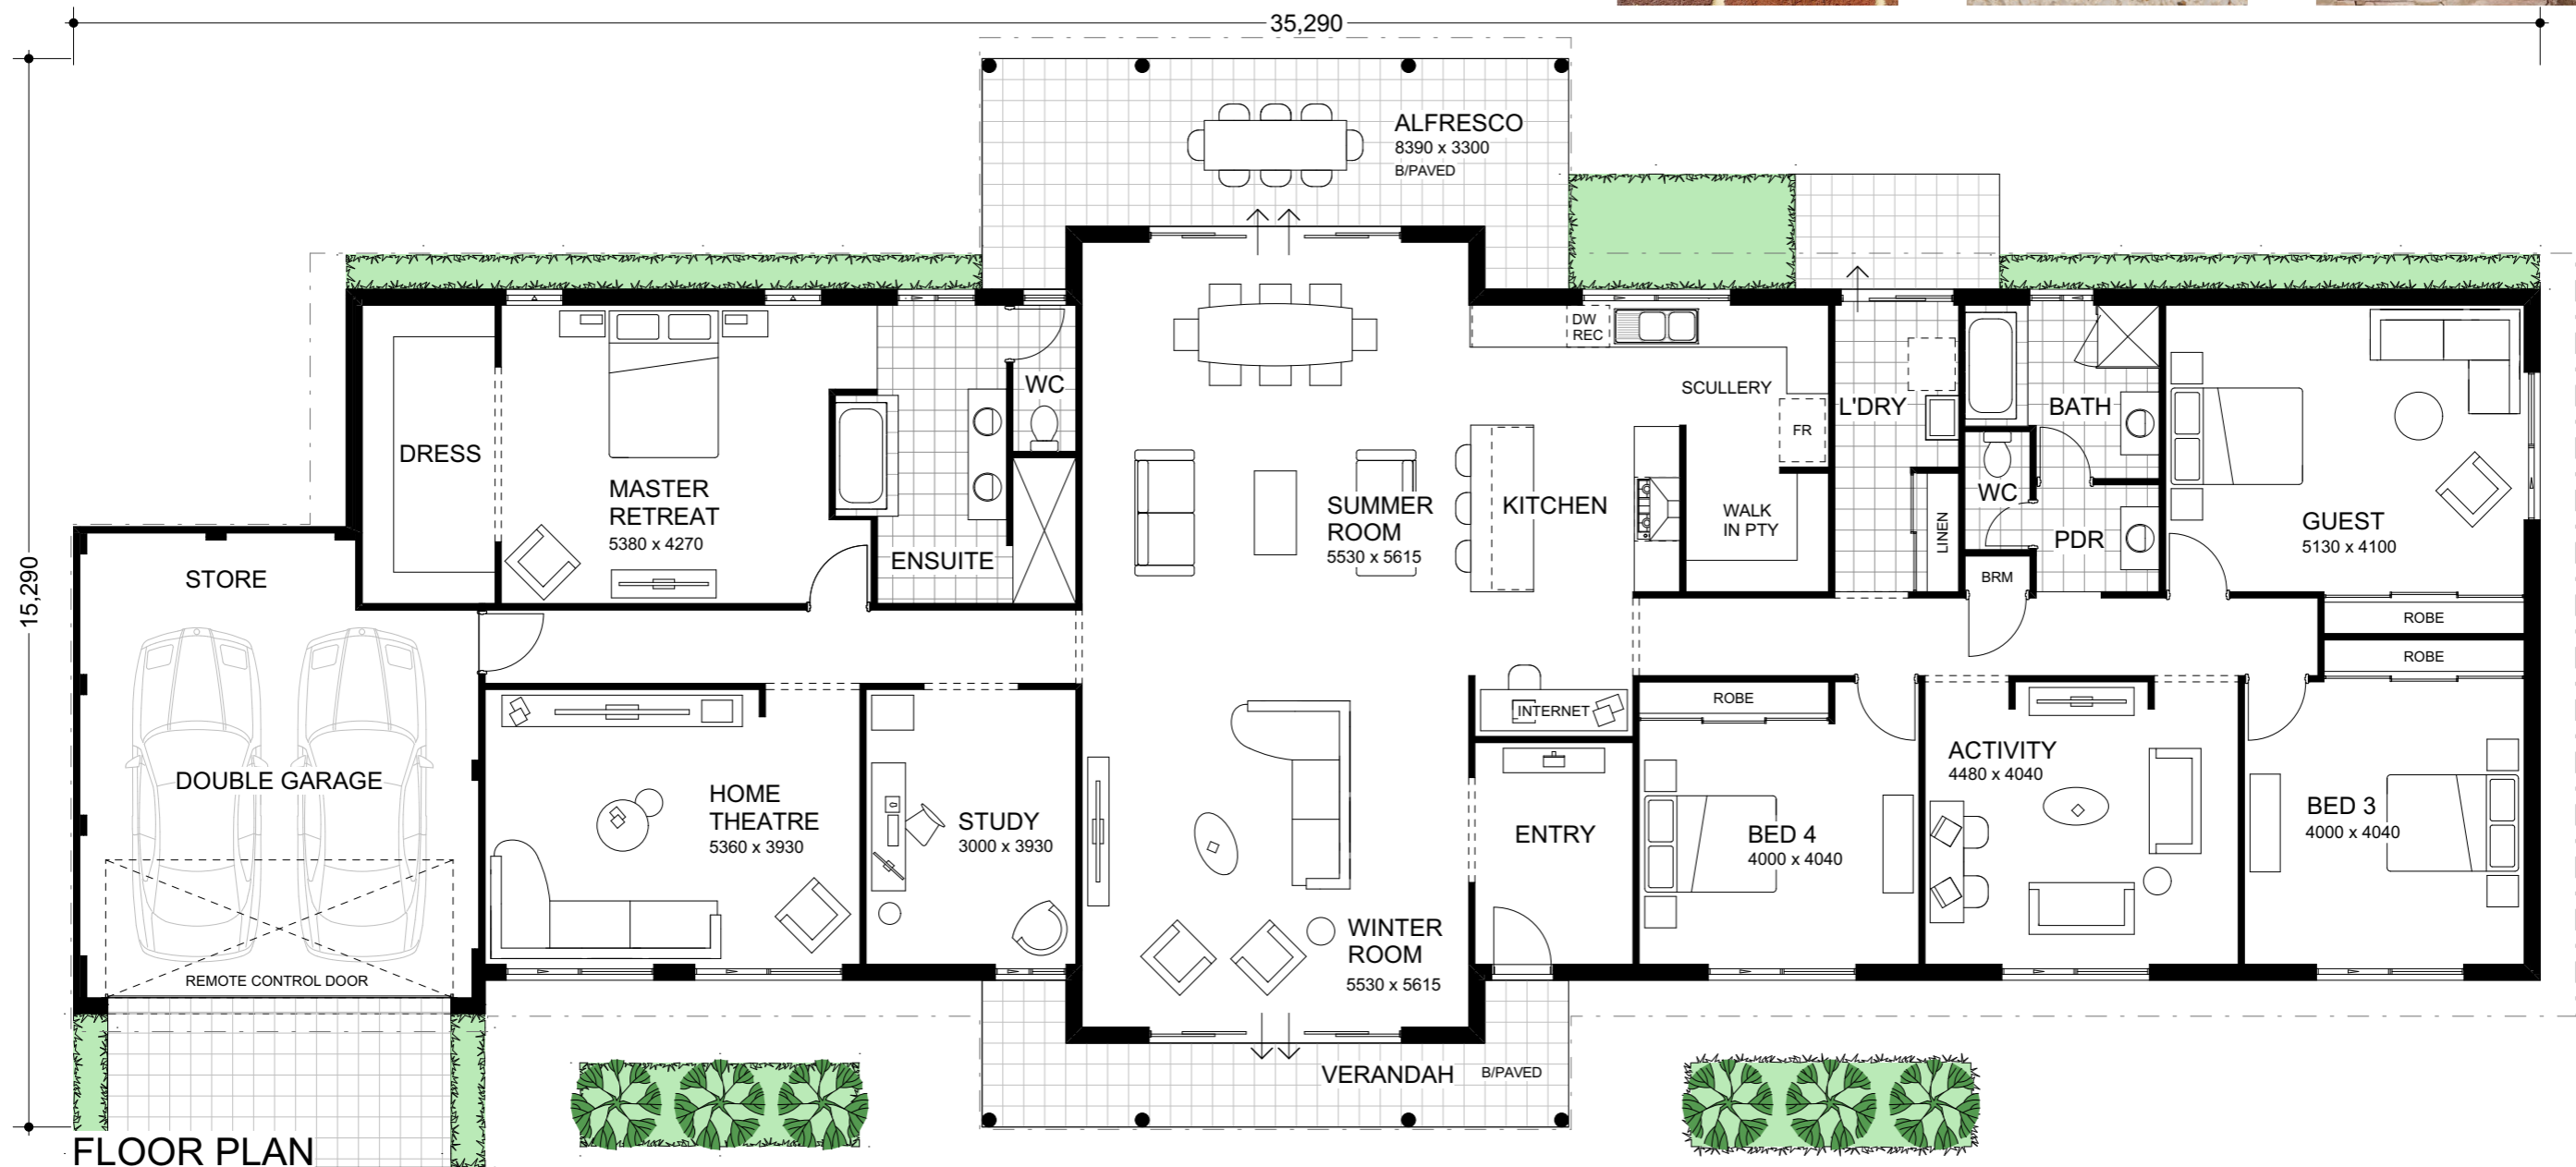

COUNTRY WA BUILDERS

THE IRONWOOD FARMHOUSE

TRADITIONAL ELEVATION #4741

FLOOR PLAN

1:100