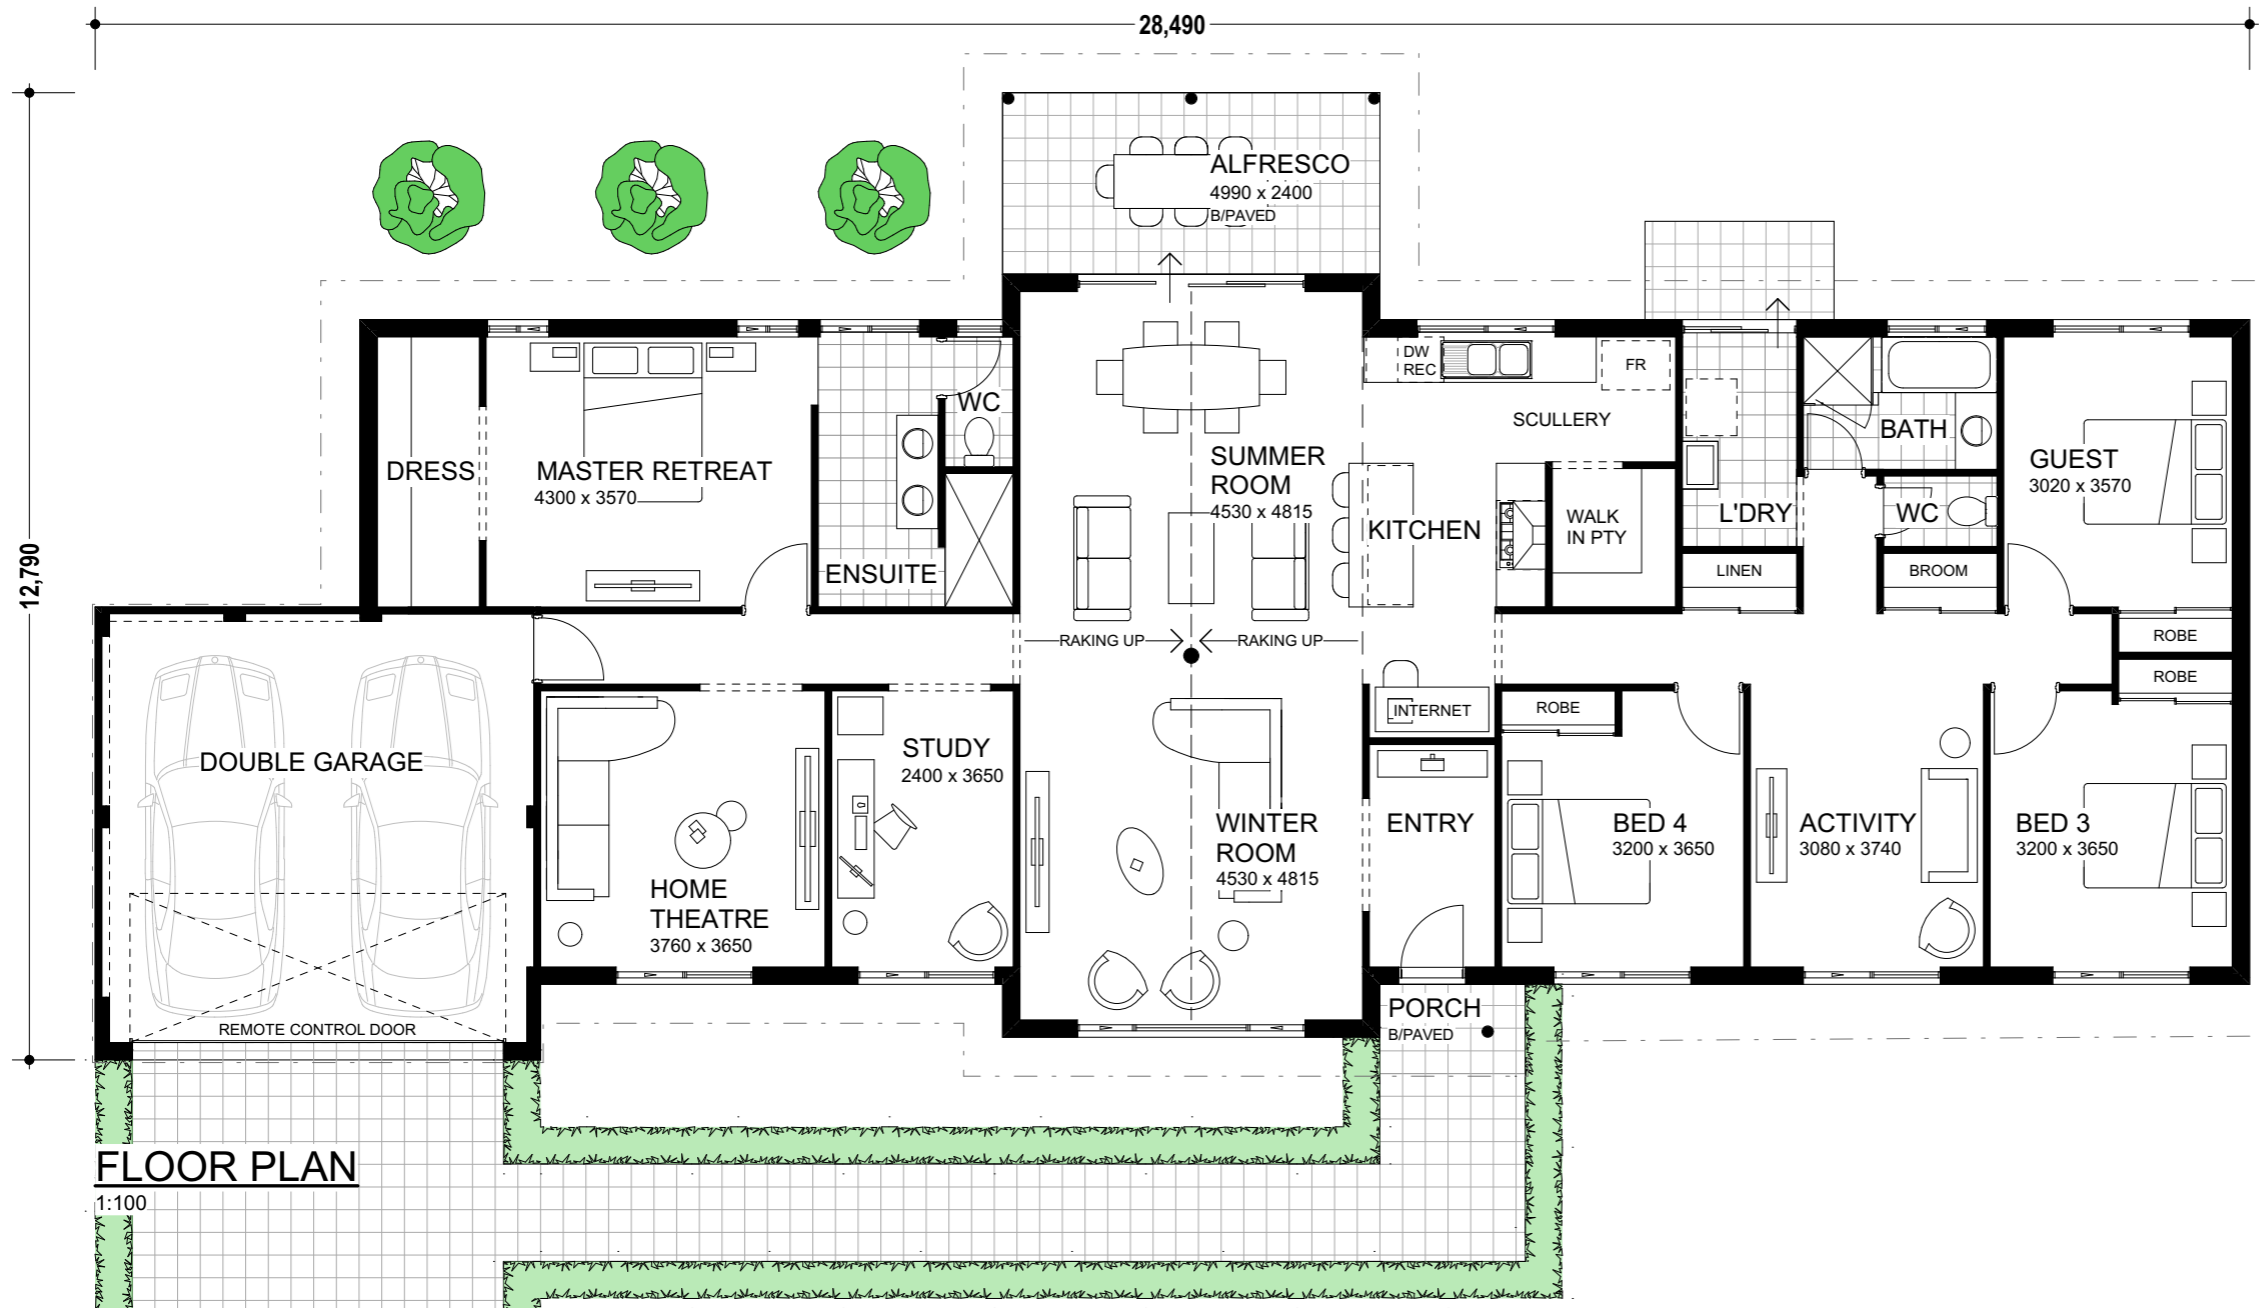

COUNTRY WA BUILDERS

THE DOWLEY FARMHOUSE

TRADITIONAL ELEVATION #4744

FLOOR PLAN

1:100