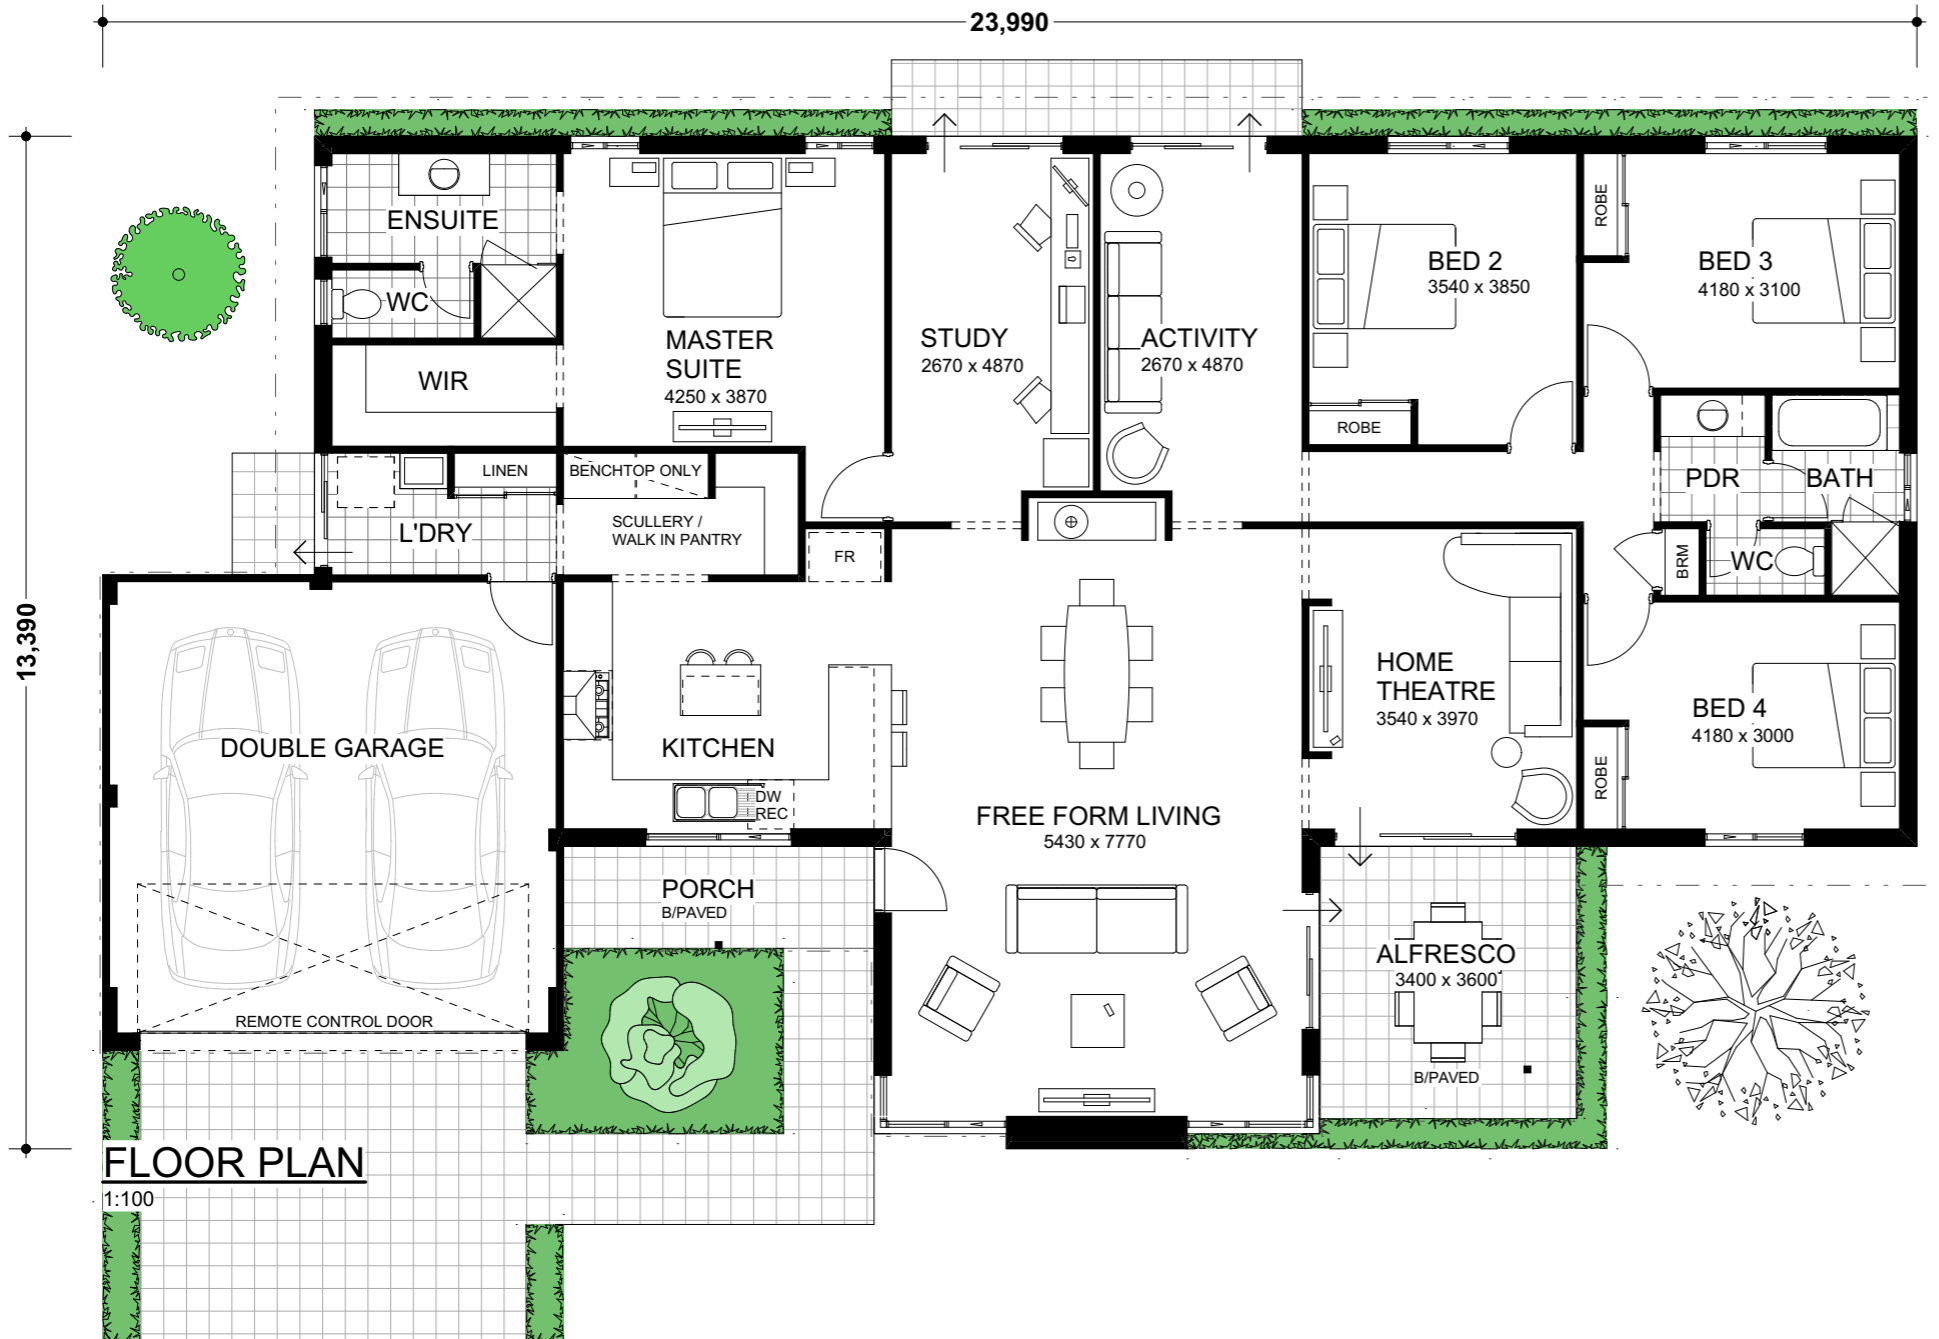

FRONT ELEVATION #6338

COUNTRY
WA
BUILDERS
 THE BEECHWOOD